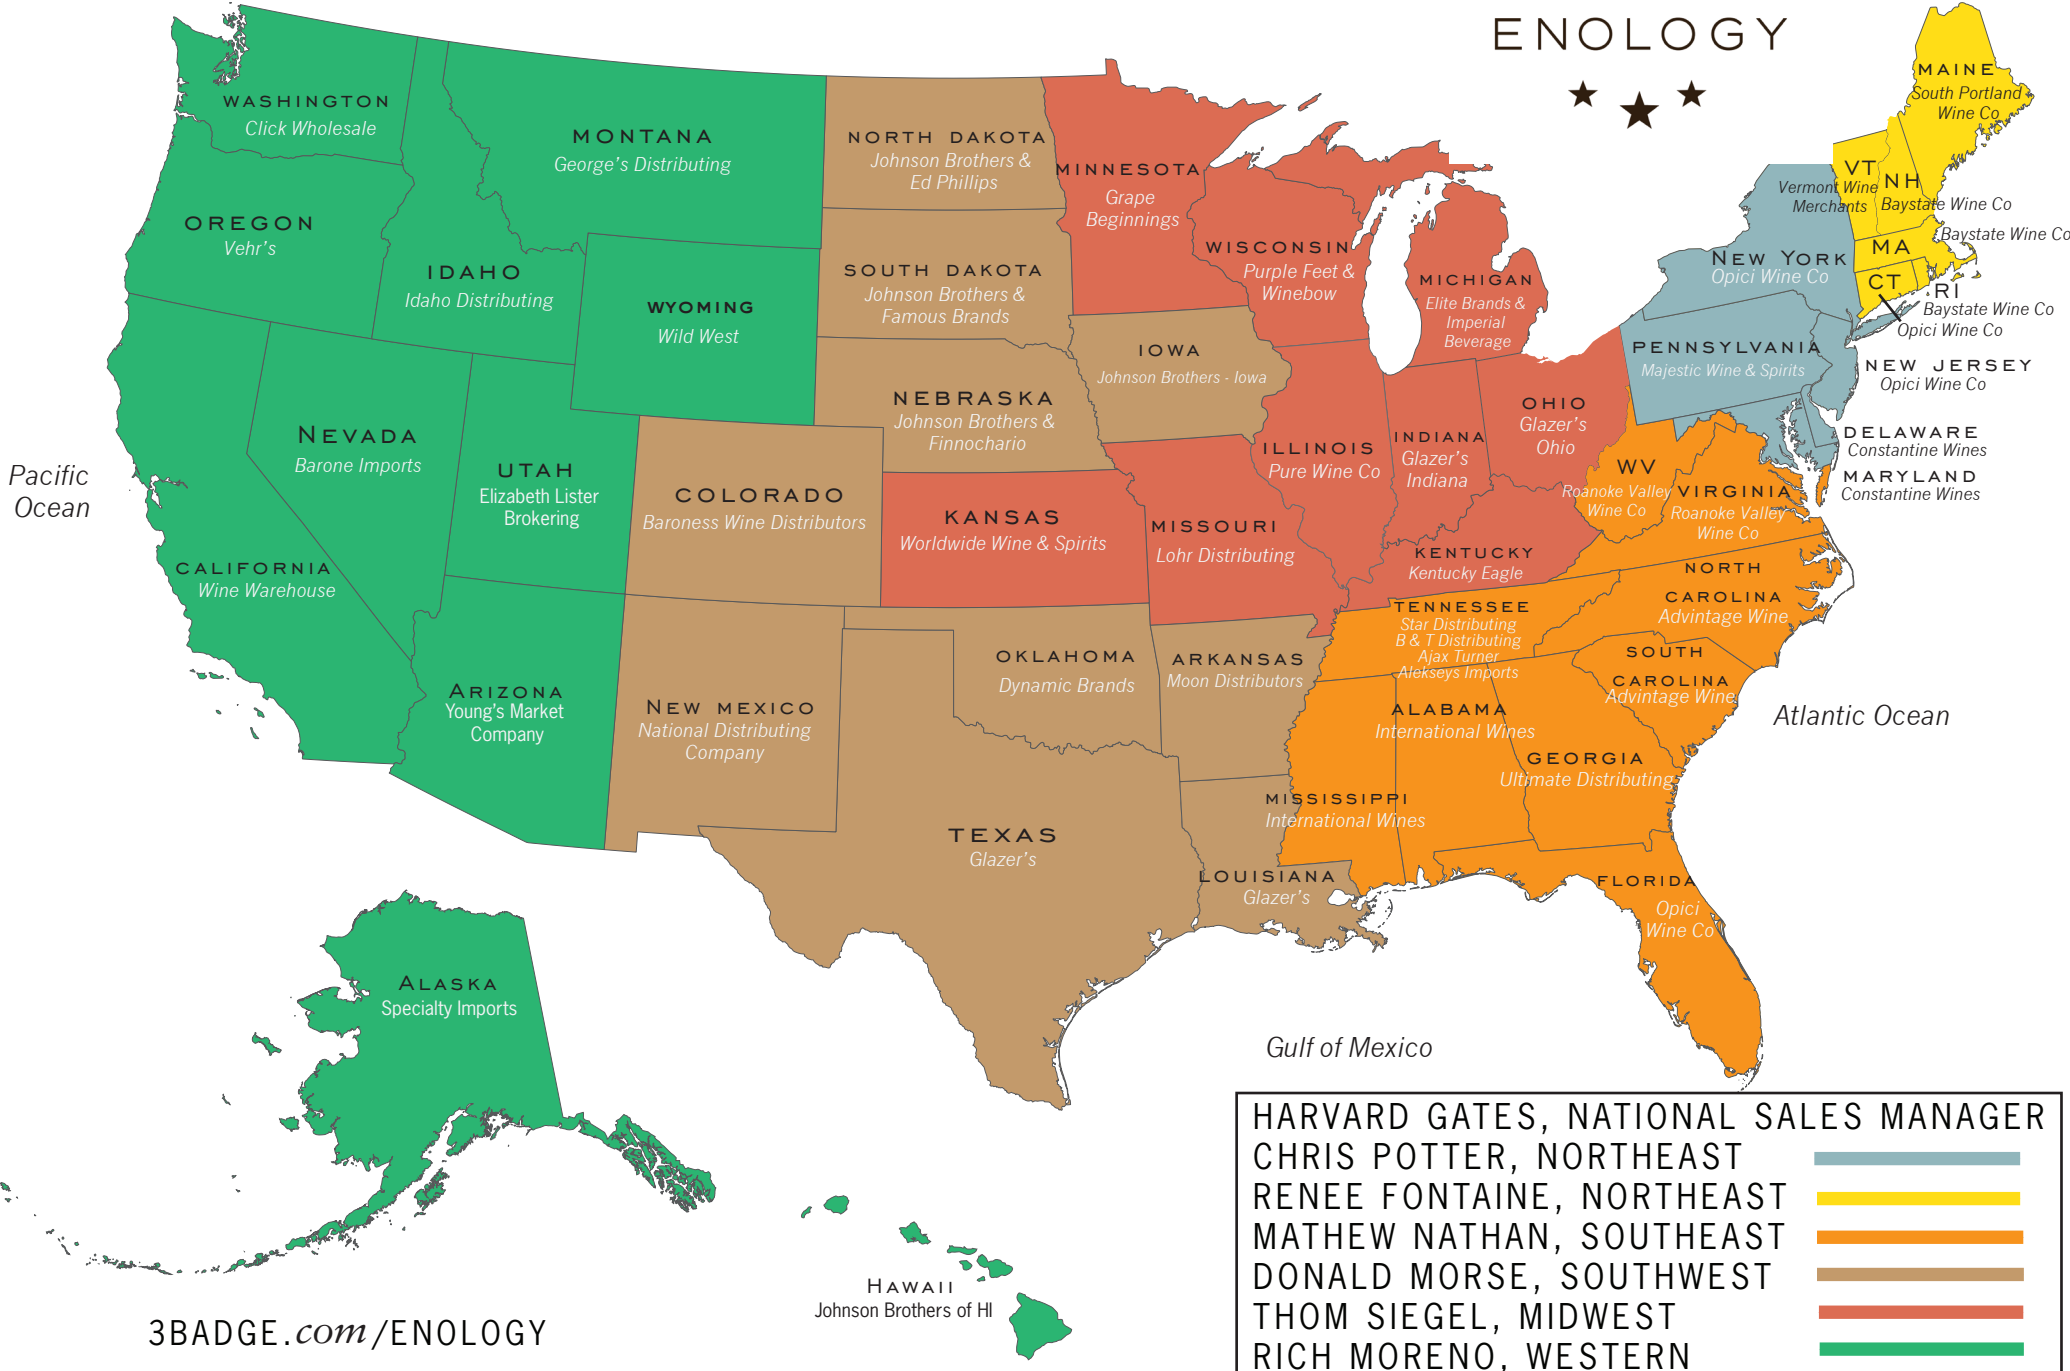

3 BADGE ENOLOGY

3BADGE.com/ENOLOGY

HARVARD GATES, NATIONAL SALES MANAGER	
CHRIS POTTER, NORTHEAST	
RENEE FONTAINE, NORTHEAST	
MATHEW NATHAN, SOUTHEAST	
DONALD MORSE, SOUTHWEST	
THOM SIEGEL, MIDWEST	
RICH MORENO, WESTERN	